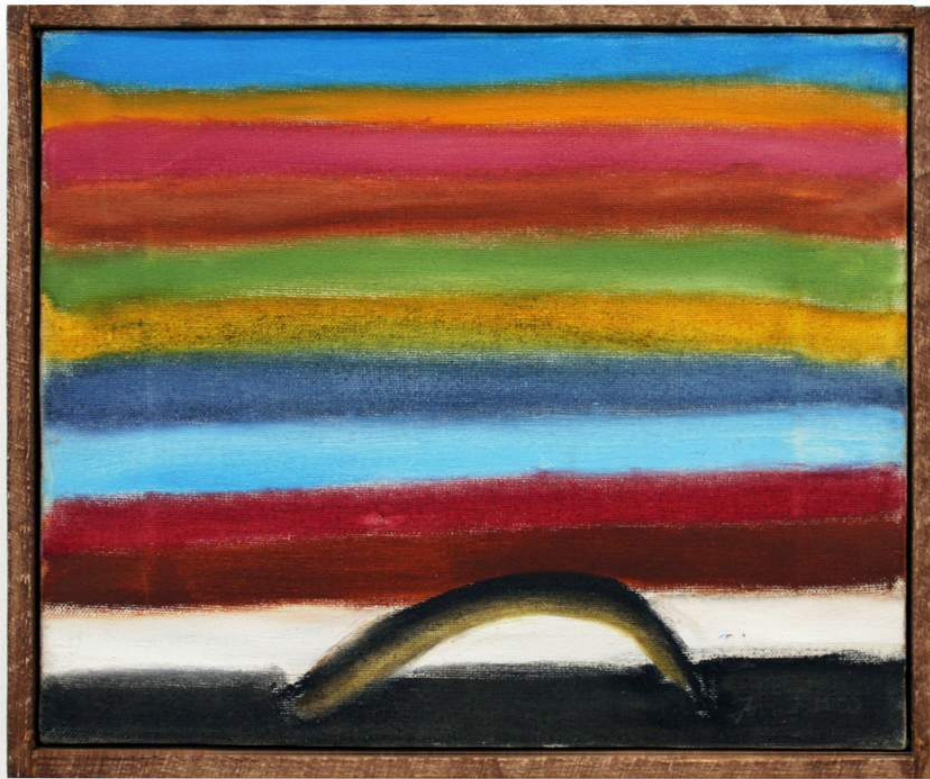

ARTNEWS

PICTURES AT AN EXHIBITION

Forrest Bess and Joan Snyder at Parrasch Heijnen Gallery, Los Angeles

BY *The Editors of ARTnews* POSTED 06/05/17 2:54 PM

Pictures at an Exhibition presents images of one notable show every weekday.

Today's show: "Forrest Bess | Joan Snyder" is on view at Parrasch Heijnen Gallery in Los Angeles through Saturday, June 24. The two-person exhibition consists of "paintings and works on paper dating from 1946-1968 that [reconsider] the immense visions of these two artists," according to a press release.

Forrest Bess, *Untitled (Rainbow with Arc)*, n.d., oil on canvas.
COURTESY PARRASCH HEIJNEN GALLERY

Joan Snyder, 2 Blue Boxes, 1968, pencil pastel, and marker on paper.
COURTESY PARRASCH HEIJNEN GALLERY