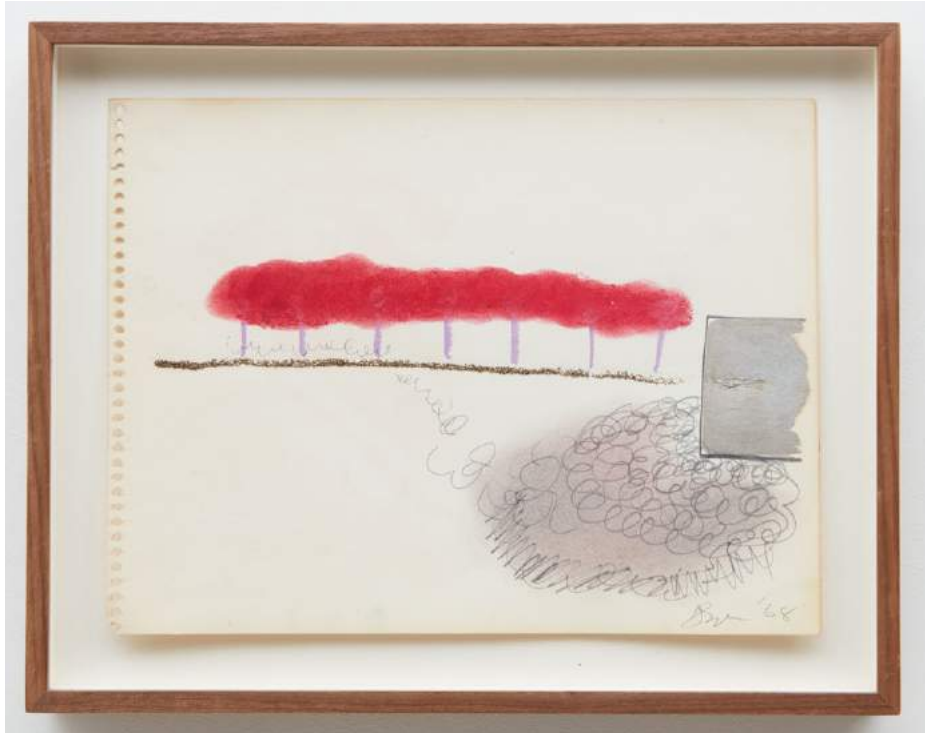

Today's show: "Forrest Bess | Joan Snyder" is on view at Parrasch Heijnen Gallery in Los Angeles through Saturday, June 24. The two-person exhibition consists of "paintings and works on paper dating from 1946-1968 that [reconsider] the immense visions of these two artists," according to a press release.

Forrest Bess, *Untitled (Rainbow with Arc)*, n.d., oil on canvas.
COURTESY PARRASCH HEIJNEN GALLERY

Joan Snyder, 2 Blue Boxes, 1968, pencil pastel, and marker on paper.
COURTESY PARRASCH HEIJNEN GALLERY

Forrest Bess, Untitled (Pink Moon), n.d., oil on canvas.
COURTESY PARRASCH HEIJNEN GALLERY

Joan Snyder, Red Rectangle/Grabbing, 1968, charcoal, marker, and crayon on paper.
COURTESY PARRASCH HEIJNEN GALLERY

Forrest Bess, Untitled, 1950, oil on canvas in artist's frame.
COURTESY PARRASCH HEIJNEN GALLERY

Joan Snyder, Red Puff Above Line, 1968, ink, pastel, glitter, and paint on paper.
COURTESY PARRASCH HEIJNEN GALLERY